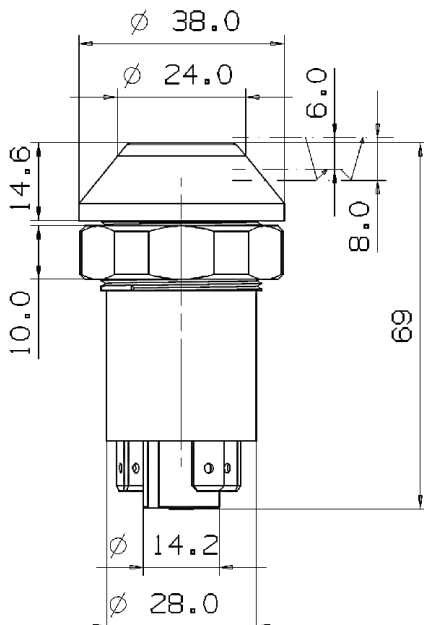

Technical Specification

Push Switch with interlock function

Switch: „Windscreen wiper“

Pneutron-Part No.: 11140100XX

Kramer No.: 0003334208 ; Massey Ferguson No.: 3388401M1

O&K No.: 1148882; SDF No.: 011 77 149 ; Steyer No.: 133700580003

Knob with symbol „Windscreen wiper“ (Part No.:):	11316270XX
Knob Colour:	yellow (matt)
Symbol – Colour:	black
Illumination:	no

Connectors

Pins 6,3x0,8

Circuit diagram