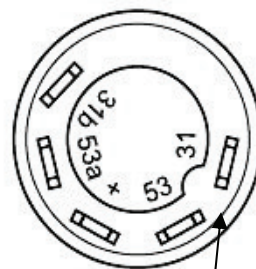

Technical Specification

Push Switch with interlock function

Switch: „Windscreen wiper“

Pneutron-Part No.: 11140100XX

Kramer No.: 0003334208 ; Massey Ferguson No.: 3388401M1

O&K No.: 1148882; SDF No.: 011 77 149 ; Steyer No.: 133700580003

Knob with symbol „Windscreen wiper“ (Part No.:):	11316270XX
Knob Colour:	yellow (matt)
Symbol – Colour:	black
Illumination:	no

Connectors

Pins 6,3x0,8

Circuit diagram