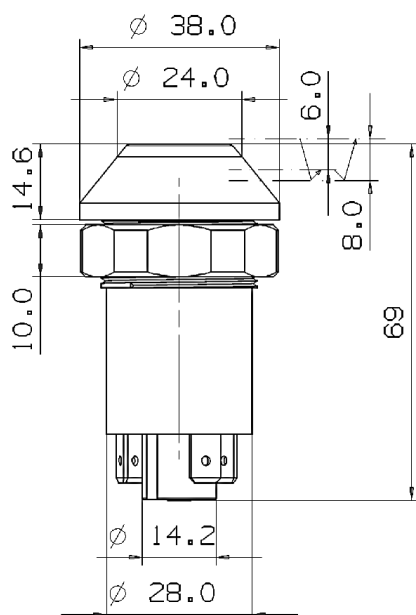

# Technical Specification

Push Switch with interlock function

Switch: „ Vibration Autom. “

Pneutron-Part No.: 11175070XX

Same Deutz Fahr No.: 0.008.1277.0

Knob with symbol „ Vibration Auto. “ ( Part No. : ): 11316750XX

Knob Colour: yellow ( matt )

Symbol – Colour: black

Illumination lamp: 12 V / 1,2 W

Connectors

Pins 6,3x0,8

Circuit diagram