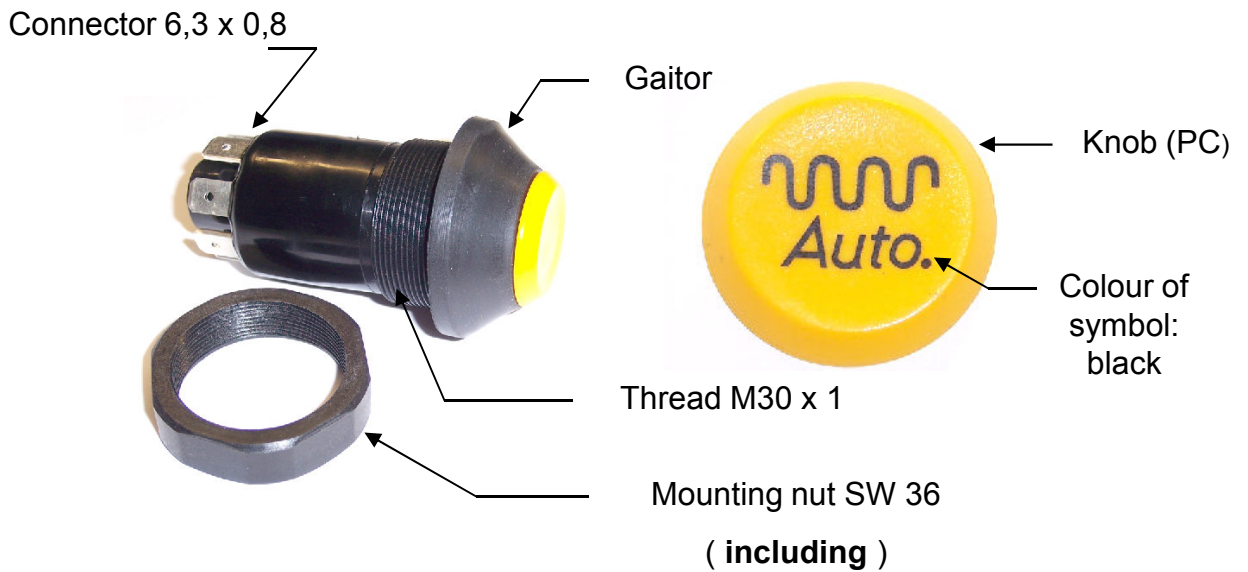

# Technical Specification

Push Switch with interlock function

Switch: „ Vibration Autom. “

Pneutron-Part No.: 11175070XX

Same Deutz Fahr No.: 0.008.1277.0

Knob with symbol „ Vibration Auto. “ ( Part No. : ): 11316750XX

Knob Colour: yellow ( matt )

Symbol – Colour: black

Illumination lamp: 12 V / 1,2 W

Connectors

Pins 6,3x0,8

Circuit diagram