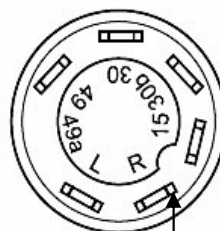

# Technical Specification

Push Switch with interlock function

Switch: „ Vibration Autom. “

Pneutron-Part No.: 11175070XX

Same Deutz Fahr No.: 0.008.1277.0

Knob with symbol „ Vibration Auto. “ ( Part No. : ): 11316750XX

Knob Colour: yellow ( matt )

Symbol – Colour: black

Illumination lamp: 12 V / 1,2 W

Connectors

Pins 6,3x0,8

Circuit diagram