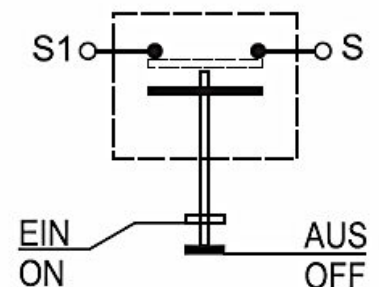

Technical specification

Push Switch without interlock function

Switch: „Start“

Pneutron-Part No.: 11215050XX

AGRIA No.: 53278

Knob with symbol „Start“ (Part No.:):

11316550XX

Knob Colour:

yellow (matt)

Symbol – Colour:

black

Illumination:

no

Connectors

Circuit diagram

ohne Arretierung
without locking