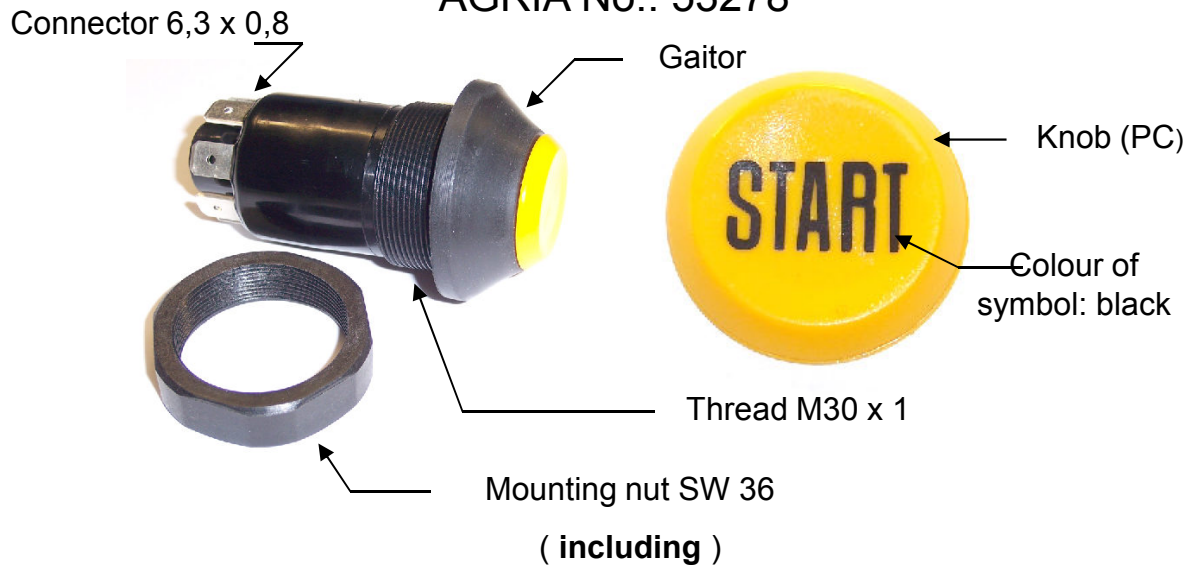

Technical specification

Push Switch without interlock function

Switch: „Start“

Pneutron-Part No.: 11215050XX

AGRIA No.: 53278

Knob with symbol „Start“ (Part No.:):

11316550XX

Knob Colour:

yellow (matt)

Symbol – Colour:

black

Illumination:

no

Connectors

Circuit diagram

ohne Arretierung
without locking