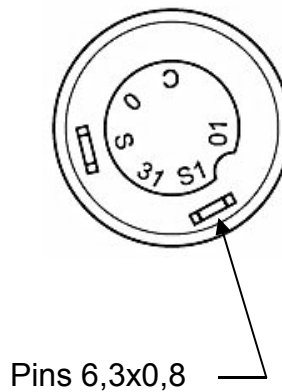

Technical specification

Push Switch without interlock function

Switch: „Start“

Pneutron-Part No.: 11215050XX

AGRIA No.: 53278

Knob with symbol „Start“ (Part No.:):

11316550XX

Knob Colour:

yellow (matt)

Symbol – Colour:

black

Illumination:

no

Connectors

Circuit diagram

ohne Arretierung
without locking