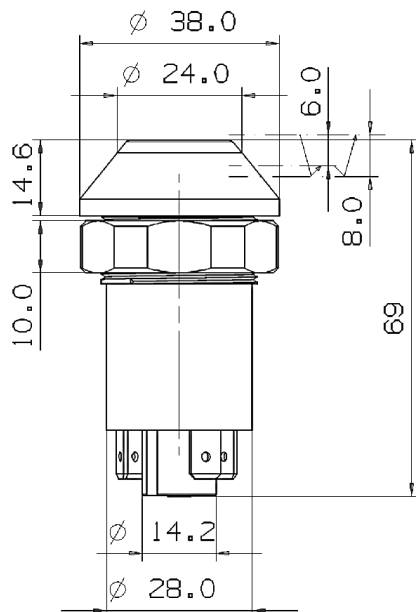

Technical specification

Push Switch without interlock function

Switch: „Start“

Pneutron-Part No.: 11215050XX

AGRIA No.: 53278

Knob with symbol „Start“ (Part No.:):

11316550XX

Knob Colour:

yellow (matt)

Symbol – Colour:

black

Illumination:

no

Connectors

Circuit diagram

ohne Arretierung
without locking