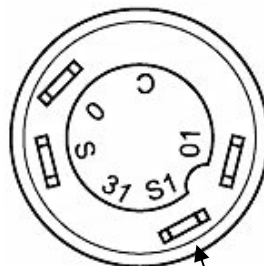

Technical Specification

Push Switch without interlock function

Switch: „Fast“

Pneutron-Part No.: 11245210XX

Case New Holland No.: 133700580010

Knob with symbol „Fast“ (Part No. :):

11316340XX

Knob Colour:

yellow (matt)

Symbol – Colour:

black

Illumination:

no

Connectors

Pins 6,3x0,8

Incircuit diagram