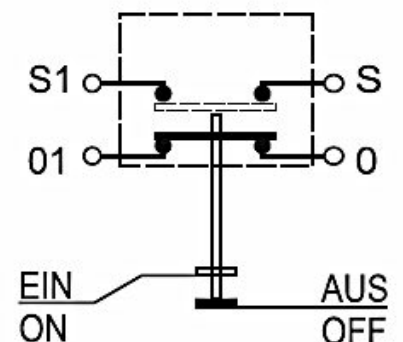

Technical Specification

Push Switch without interlock function

Switch: „Fast“

Pneutron-Part No.: 11245210XX

Case New Holland No.: 133700580010

Knob with symbol „Fast“ (Part No. :):

11316340XX

Knob Colour:

yellow (matt)

Symbol – Colour:

black

Illumination:

no

Connectors

Pins 6,3x0,8

Incircuit diagram