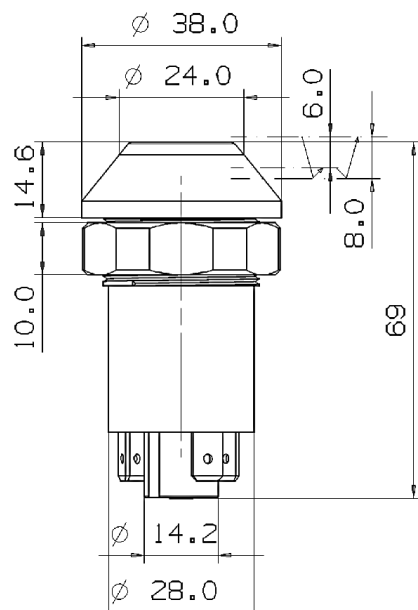

Technical Specification

Push Switch without interlock function

Switch: „Fast“

Pneutron-Part No.: 11245210XX

Case New Holland No.: 133700580010

Knob with symbol „Fast“ (Part No. :):

11316340XX

Knob Colour:

yellow (matt)

Symbol – Colour:

black

Illumination:

no

Connectors

Pins 6,3x0,8

Incircuit diagram