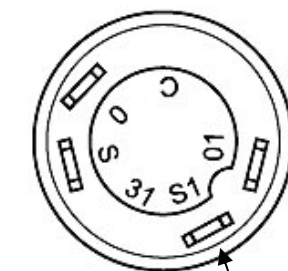

Technical Specification

Push Switch without interlock function

Switch: „ Lifting & Lowering “

Pneutron-Part No.: 11245400XX

Claas Renault No.: 7700011831

Knob with symbol „ Lifting & Lowering “ (Part No.:):

11316520XX

Knob Colour:

yellow (matt)

Symbol – Colour:

black

Illumination:

no

Connectors

Pins 6,3x0,8

Circuit diagram