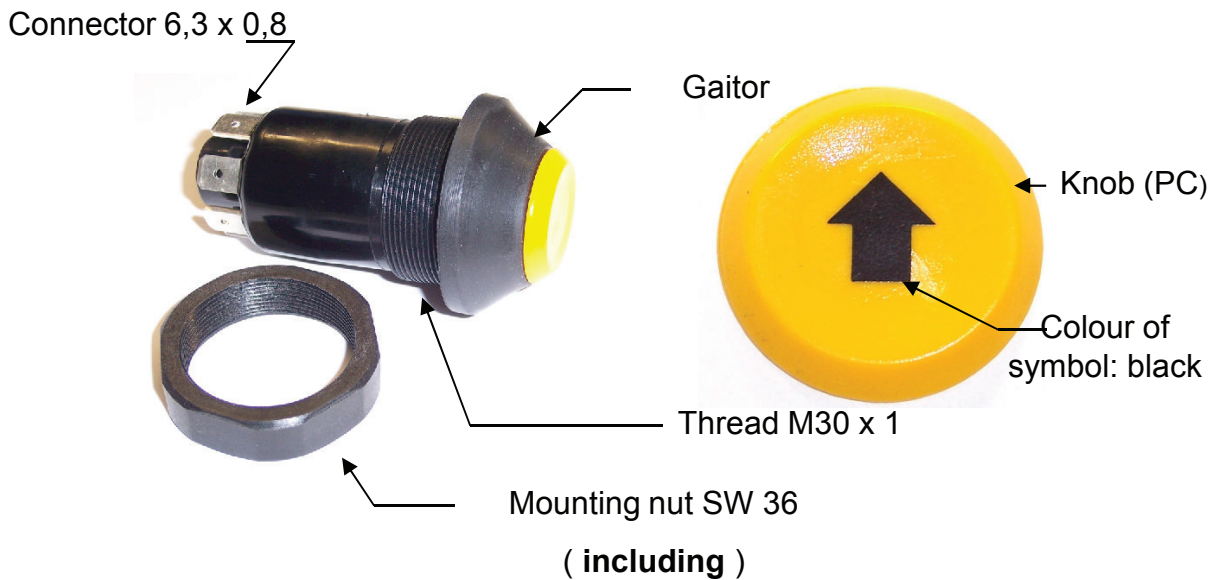

Technical Specification

Push Switch without interlock function

Switch: „ Lifting & Lowering “

Pneutron-Part No.: 11245400XX

Claas Renault No.: 7700011831

Knob with symbol „ Lifting & Lowering “ (Part No.:):

11316520XX

Knob Colour:

yellow (matt)

Symbol – Colour:

black

Illumination:

no

Connectors

Pins 6,3x0,8

Circuit diagram