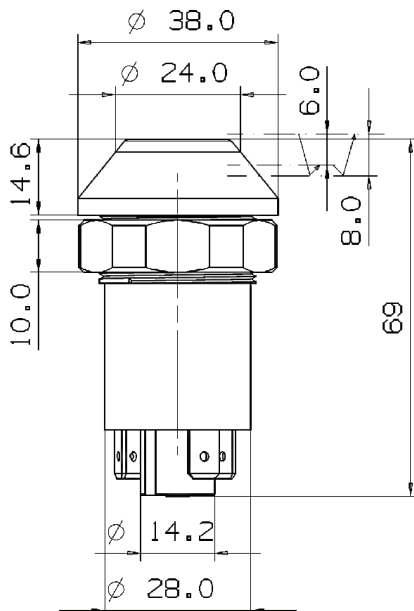

Technical Specification

Push Switch without interlock function

Switch: „ Lifting & Lowering “

Pneutron-Part No.: 11245400XX

Claas Renault No.: 7700011831

Knob with symbol „ Lifting & Lowering “ (Part No.:):

11316520XX

Knob Colour:

yellow (matt)

Symbol – Colour:

black

Illumination:

no

Connectors

Pins 6,3x0,8

Circuit diagram