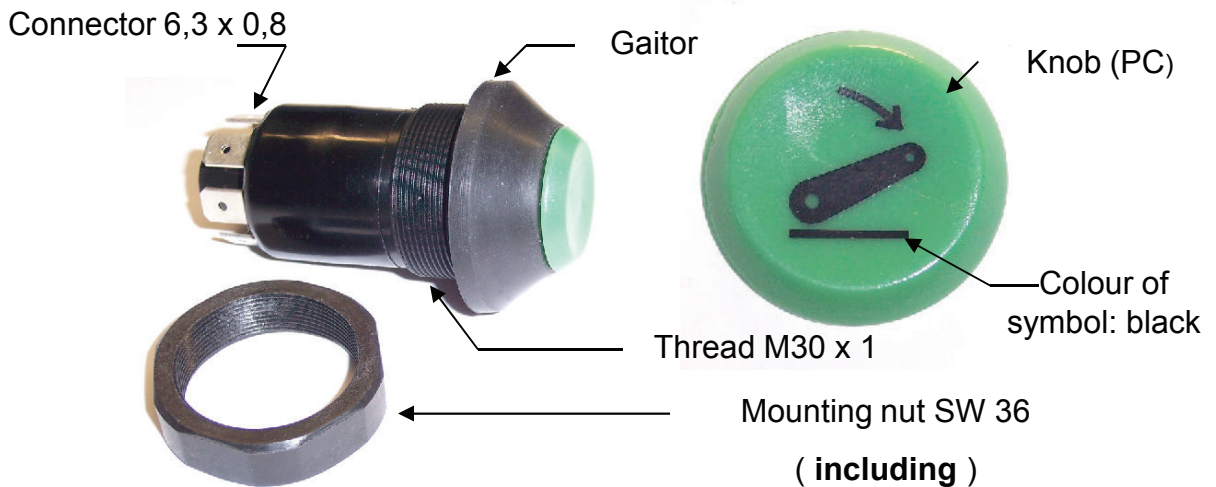

# Technical Specification

Push Switch without interlock function

Switch: „Lowering“

Pneutron-Part No.: 11245640XX

Case New Holland No.: 1-40-258-062

Knob with symbol „ Lowering “ ( Part No.: ):

11346320AX

Knob Colour:

green ( matt )

Symbol – Colour:

black

Illumination:

no

Connectors

Pins 6,3x0,8

Circuit diagram