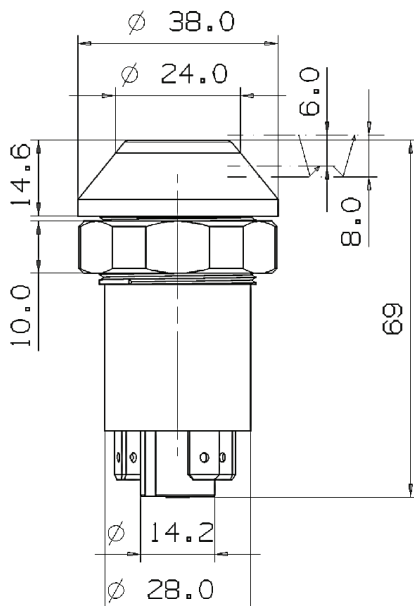

# Technical Specification

Push Switch without interlock function

Switch: „Lowering“

Pneutron-Part No.: 11245640XX

Case New Holland No.: 1-40-258-062

Knob with symbol „ Lowering “ ( Part No.: ):

11346320AX

Knob Colour:

green ( matt )

Symbol – Colour:

black

Illumination:

no

Connectors

Pins 6,3x0,8

Circuit diagram