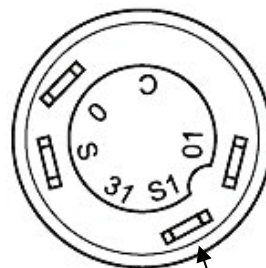

Technical Specification

Push Switch without interlock function

Switch: „ Lifting & Lowering “

Pneutron-Part No.: 11245280XX

Knob with symbol: Lifting & Lowering (Part No.:):

11356520XX

Knob Colour:

red (matt)

Symbol – Colour:

black

Glassockellampe:

keine

Connectors

Pins 6,3x0,8

Circuit diagram