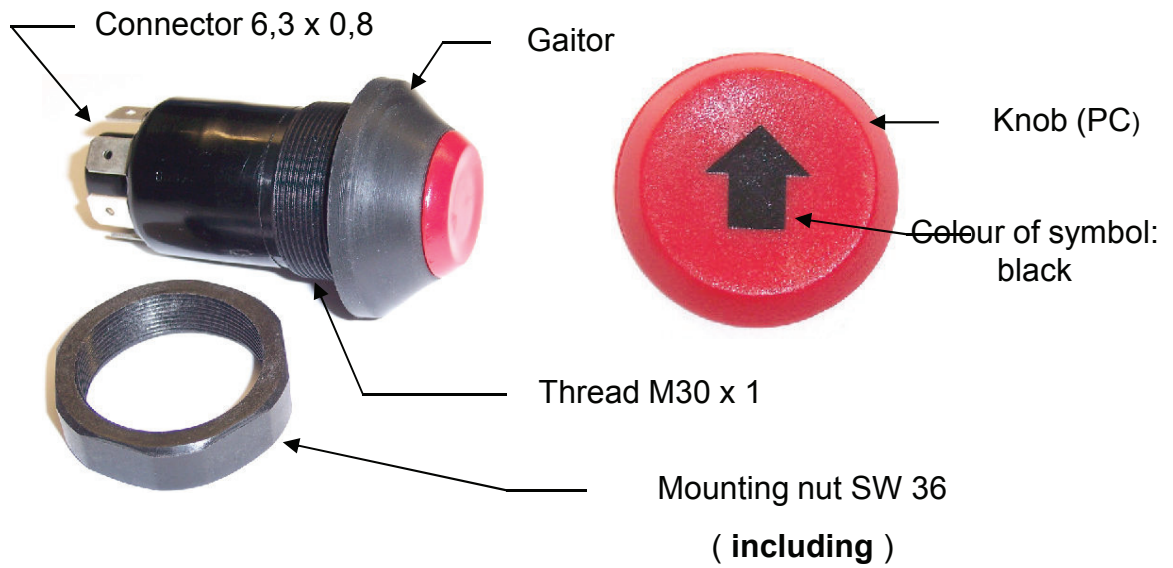

Technical Specification

Push Switch without interlock function

Switch: „ Lifting & Lowering “

Pneutron-Part No.: 11245280XX

Knob with symbol: Lifting & Lowering (Part No.:):

11356520XX

Knob Colour:

red (matt)

Symbol – Colour:

black

Glassockellampe:

keine

Connectors

Pins 6,3x0,8

Circuit diagram