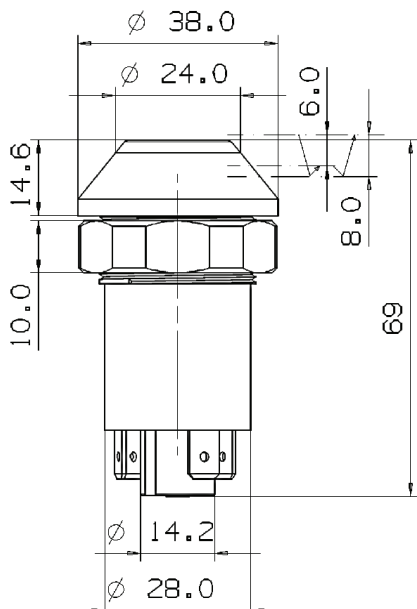

Technical Specification

Push Switch without interlock function

Switch: „ Lifting & Lowering “

Pneutron-Part No.: 11245280XX

Knob with symbol: Lifting & Lowering (Part No.:):

11356520XX

Knob Colour:

red (matt)

Symbol – Colour:

black

Glassockellampe:

keine

Connectors

Pins 6,3x0,8

Circuit diagram